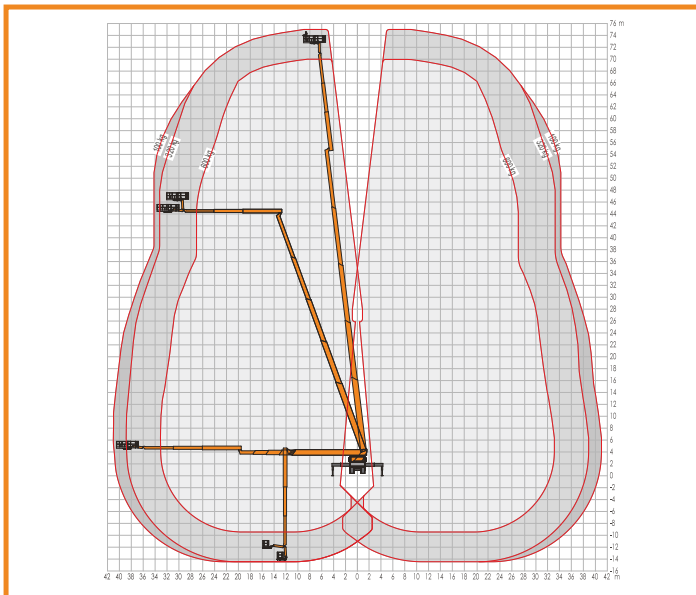

STEIGER® T 750 HF

More information: www.ruthmann.de/t750hf

Working height 75.00 m

lateral
Outreach 41.00 m*

* depending on load, angle of rotation and outfit