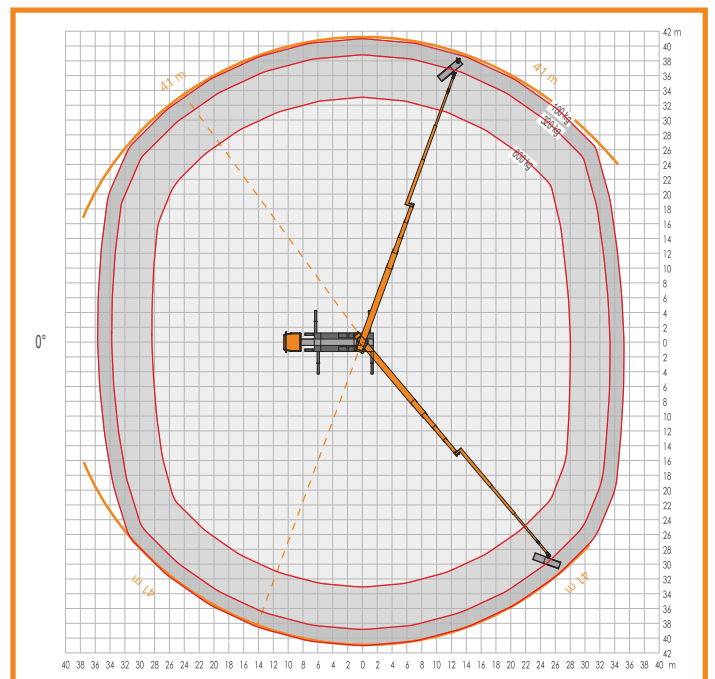

STEIGER® T 750 HF

More information: www.ruthmann.de/t750hf

Working height 75.00 m

lateral
Outreach 41.00 m*

* depending on load, angle of rotation and outfit