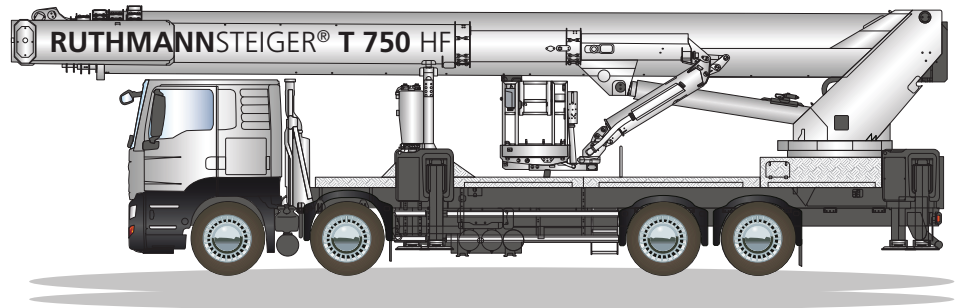

STEIGER® T 750 HF

More information: www.ruthmann.de/t750hf

Working height 75.00 m

lateral
Outreach 41.00 m*

* depending on load, angle of rotation and outfit